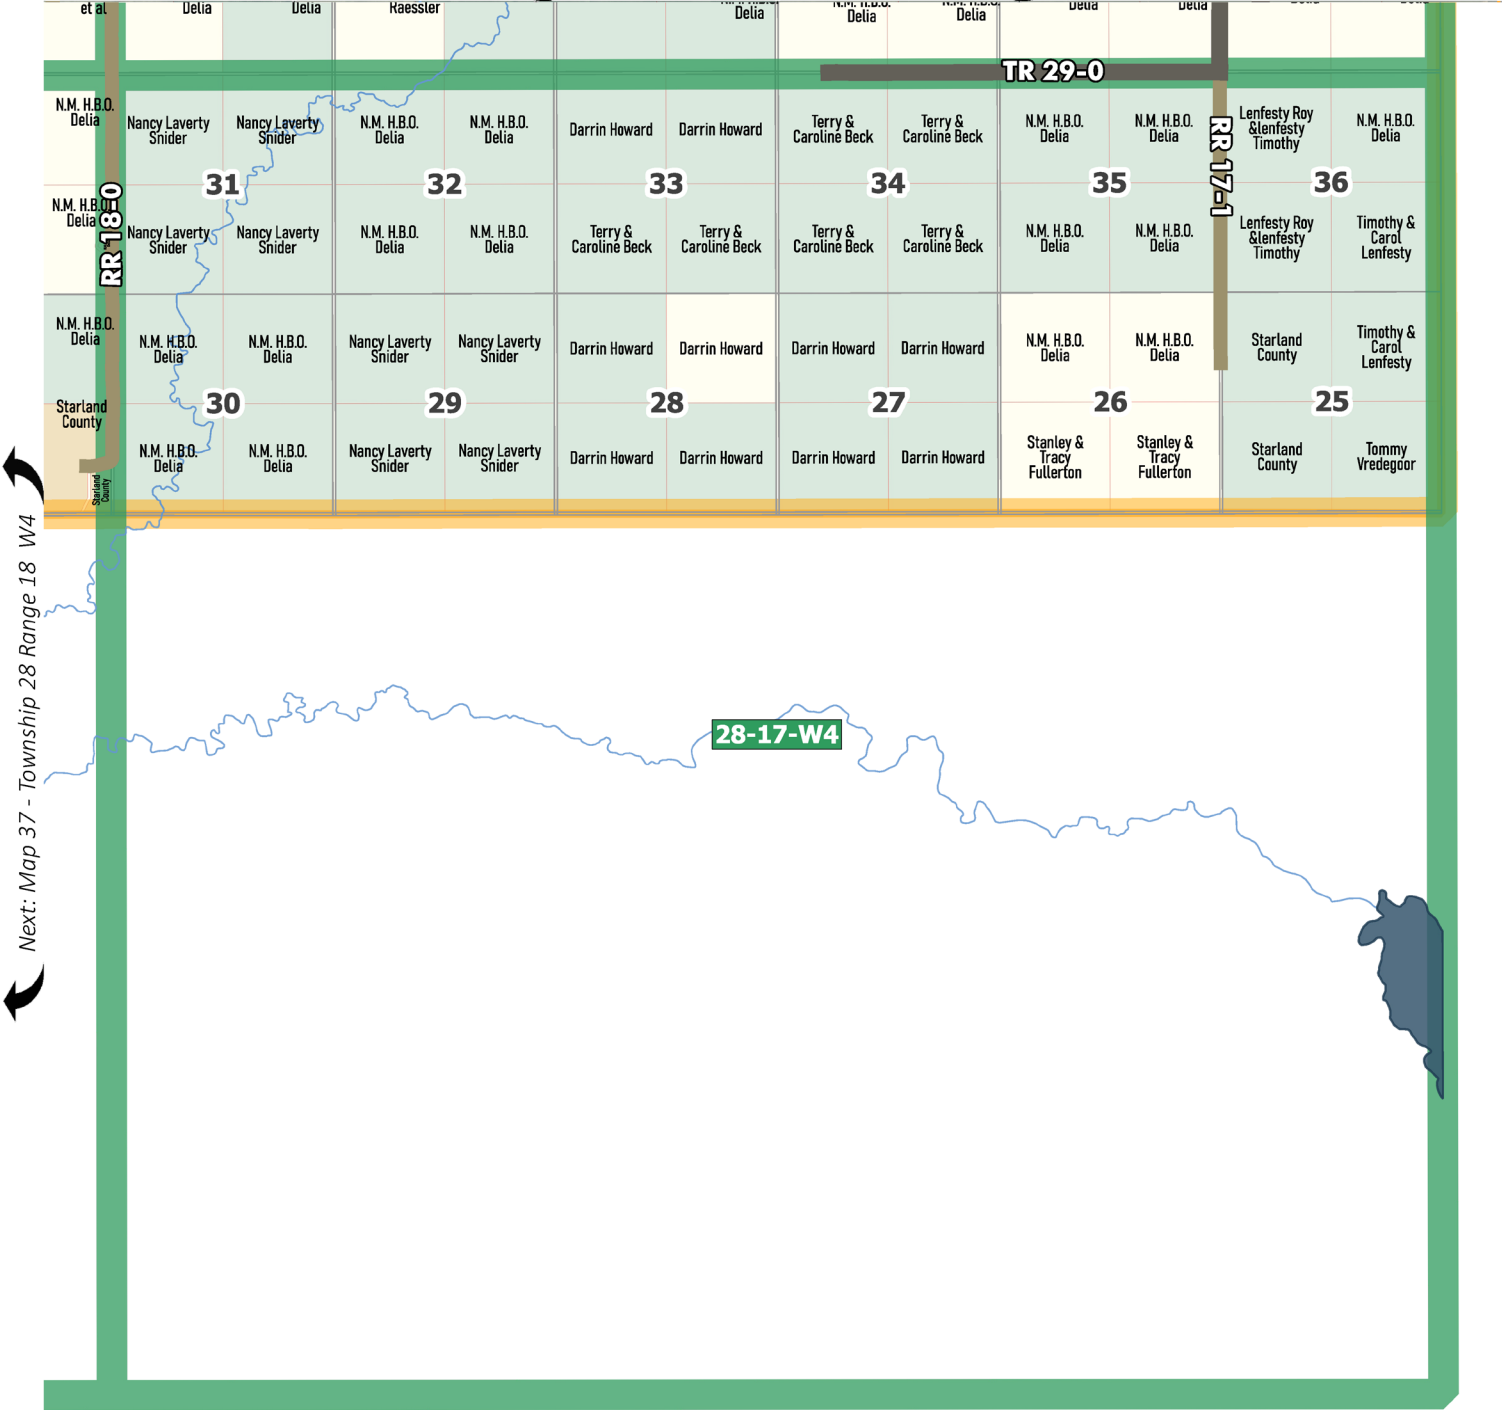

MAP 38 - Township 28 Range 17 W4

Next: Map 35 - Township 29 Range 17 W4

28-17-W4

Next: Map 37 - Township 28 Range 18 W4

Printing Date: April 4, 2024